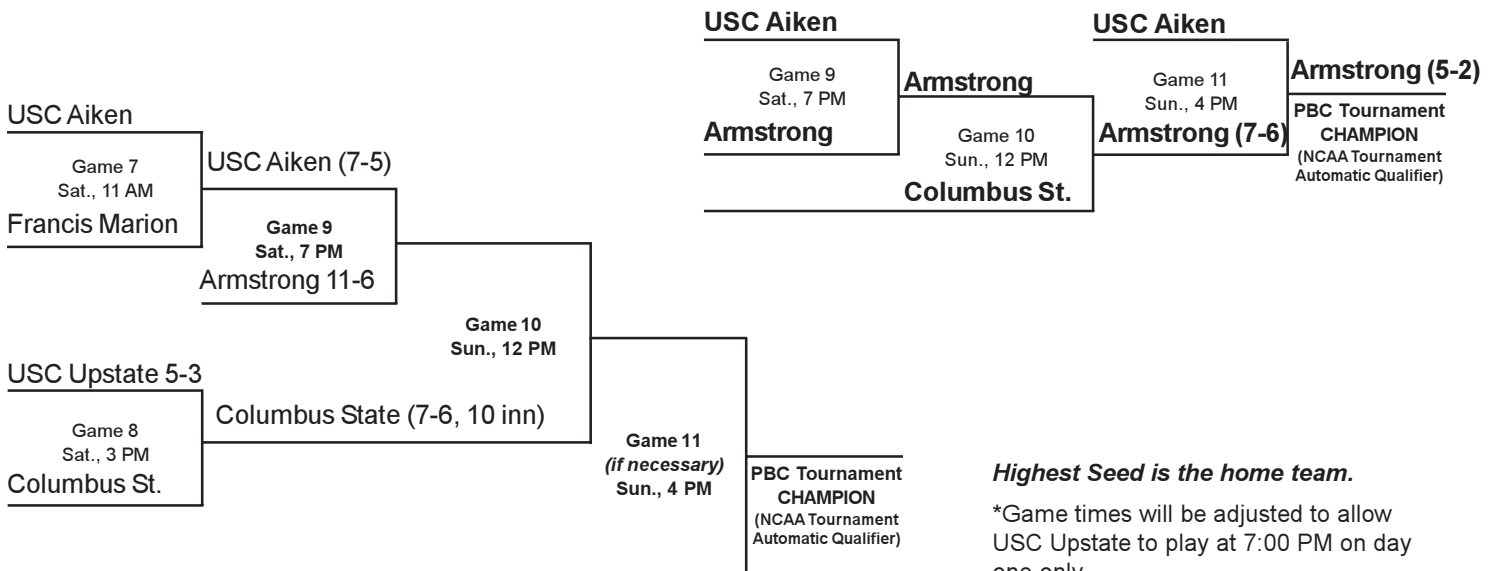

# 2007 Peach Belt Conference Baseball Tournament

USC Upstate • Cleveland S. Harley Park  
Spartanburg, S.C. • May 10-13, 2007

#1 GCSU

*(Format if four teams remain after Game 6)*

*(Format if five teams remain after Game 6, and three after Game 9)*

*(Format if five teams remain after Game 6, and two after Game 9)*

**Highest Seed is the home team.**

\*Game times will be adjusted to allow USC Upstate to play at 7:00 PM on day one only.

\*Game 11 will occur immediately following Game 10 (if necessary) on Sunday.