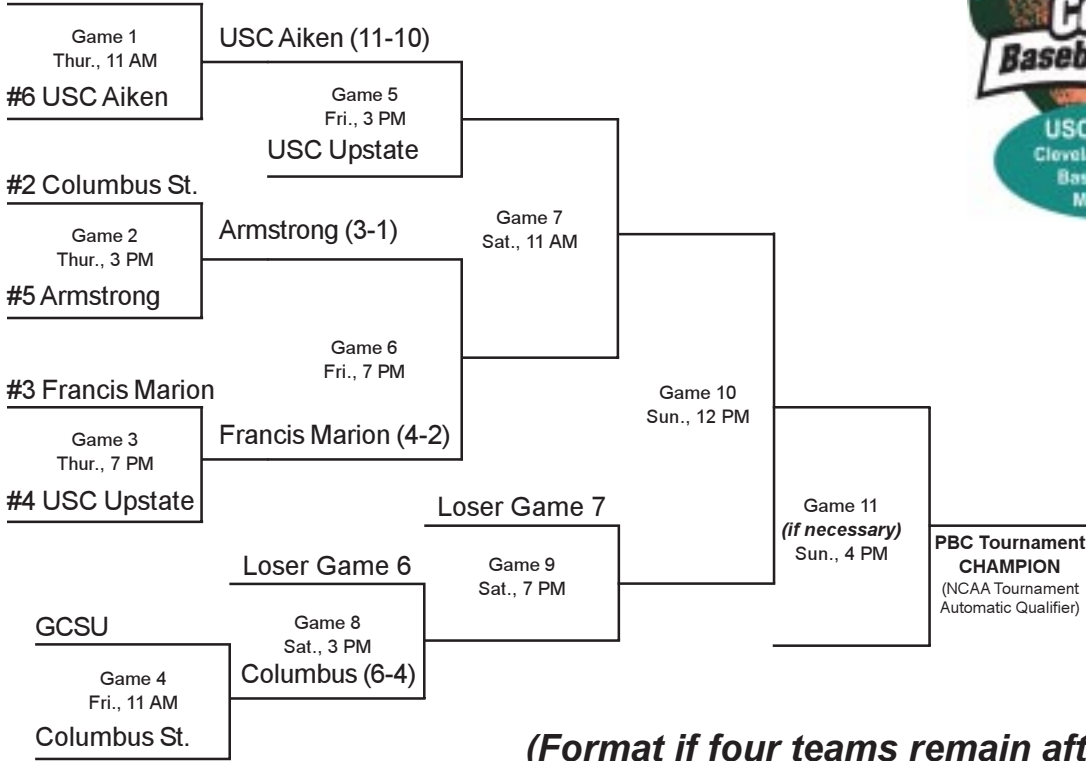

# 2007 Peach Belt Conference Baseball Tournament

USC Upstate • Cleveland S. Harley Park  
Spartanburg, S.C. • May 10-13, 2007

#1 GCSU

*(Format if four teams remain after Game 6)*

*(Format if five teams remain after Game 6, and three after Game 9)*

*(Format if five teams remain after Game 6, and two after Game 9)*

**Highest Seed is the home team.**

\*Game times will be adjusted to allow USC Upstate to play at 7:00 PM on day one only.

\*Game 11 will occur immediately following Game 10 (if necessary) on Sunday.